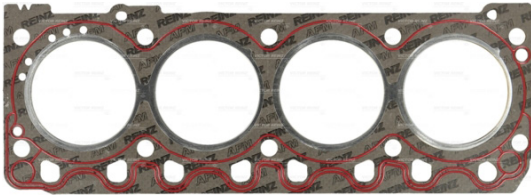

JLG P/N	AFTERMARKET CROSS	OEM DEUTZ P/N	DESCRIPTION
70400116	4178631AM	4178631	Overflow Line Kit [Fuel] BF/F 3L/M 1011F
70400117	2931740AM	2931740	Head Gasket Set - B/F 4L/M 1011F/2011
70400118	4104135AM	4104135	Push Rod - BF/F 1011/2011
70400119	2992037AM	2992037	Timing Tools [Set Of 2] 1011/2011
70400120	4157445AM	4157445	Union Nut [Oil Cooler] 912/913/914
70400121	4103961AM	4103961	Head Gasket - BF/F 4L/M 1011/F [2-Notch]
70400122	4103377AM	4103377	Pulley - Idler [Single] L 1011[F]/2011
70400123	4102353AM	4102353	Fuel Line [Feed] 2011 [3 Cyl.]
70400124	4178629AM	4178629	Overflow Line Kit [Fuel] BF/F 4L/M 1011F
70400125	4179708AM	4179708	Injection Line [High Pressure] 1011F
70400126	4271803AM	4271803	Injection Line [High Pressure] 1011F
70400127	4175435AM	4175435	Seal [Camshaft/Front] 1011/2011
70400128	1183998AM	1183998	Rubber Hose - 1011/2011 [by The Foot]
70400129	4287670AM	4287670	Valve Seat Insert [EX/45°] D/TCD/TD 2011/2.9
70400130	1182482AM	1182482	Oil Pressure Switch
70400131	4280049AM	4280049	Exhaust Valve [45°] BF/F/D/TCD/TD 1011F/2011/W
70400132	1182671AM	1182671	Fuel Filter [Spin-On] TCD 2012/2013 2/4V
70400133	4504438AM	4504438	Fuel Filter [Spin-On Filter Cartridge Only]
70400134	4135530AM	4135530	Thermostat [Water Pump/Cyl.Head] 2011W/2.9/3.6
70400135	4104058AM	4104058	Dipstick [Oil] F 3L/M 1011F/2011
70400136	1008383AM	1008383	Sealing Compound (Black) [+300 C/57 F]
70400137	1148960AM	1148960	Hex Nut
70400138	1154351AM	1154351	V-Belt - 2011 & 2.9
70400139	1179437AM	1179437	Torx Hd Bolt
70400140	1180408AM	1180408	Bearing [Fan Support] 1011F/2011
70400141	1183692AM	1183692	Pressure Sensor Oil Gauge [2-Wire/18 mm]
70400142	1404933AM	1404933	Rubber Hose - 1011/2011 [by the Foot]
70400143	2931263AM	2931263	Oil Sump/Pan - 4 Cyl. 1011F/2011
70400144	4102372AM	4102372	Fuel Line [Return] 2011 [3 Cyl.]