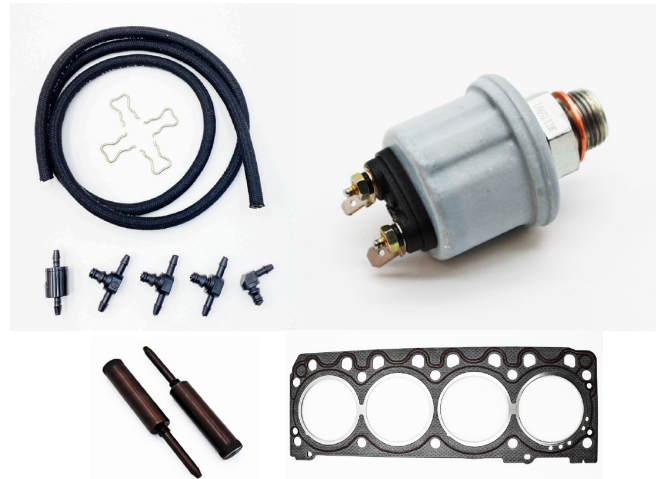

## Complete Your Fleet with MaxQuip™ Parts

MaxQuip is now providing aftermarket parts for Deutz engines with high quality components that match the form, fit, and function of genuine components with competitive pricing. These parts can be identified by the “AM” suffix on each part number. Although we do not provide an aftermarket option for every Deutz part, each aftermarket option will provide savings.

JLG P/N	AFTERMARKET CROSS	OEM DEUTZ P/N	DESCRIPTION
70400116	4178631AM	4178631	Overflow Line Kit [Fuel] BF/F 3L/M 1011F
70400117	2931740AM	2931740	Head Gasket Set - B/F 4L/M 1011F/2011
70400118	4104135AM	4104135	Push Rod - BF/F 1011/2011
70400119	2992037AM	2992037	Timing Tools [Set Of 2] 1011/2011
70400120	4157445AM	4157445	Union Nut [Oil Cooler] 912/913/914
70400121	4103961AM	4103961	Head Gasket - BF/F 4L/M 1011/F [2-Notch]
70400122	4103377AM	4103377	Pulley - Idler [Single] L 1011[F]/2011
70400123	4102353AM	4102353	Fuel Line [Feed] 2011 [3 Cyl.]
70400124	4178629AM	4178629	Overflow Line Kit [Fuel] BF/F 4L/M 1011F
70400125	4179708AM	4179708	Injection Line [High Pressure] 1011F
70400126	4271803AM	4271803	Injection Line [High Pressure] 1011F
70400127	4175435AM	4175435	Seal [Camshaft/Front] 1011/2011
70400128	1183998AM	1183998	Rubber Hose - 1011/2011 [by The Foot]
70400129	4287670AM	4287670	Valve Seat Insert [EX/45°] D/TCD/TD 2011/2.9
70400130	1182482AM	1182482	Oil Pressure Switch
70400131	4280049AM	4280049	Exhaust Valve [45°] BF/F/D/TCD/TD 1011F/2011/W
70400132	1182671AM	1182671	Fuel Filter [Spin-On] TCD 2012/2013 2/4V