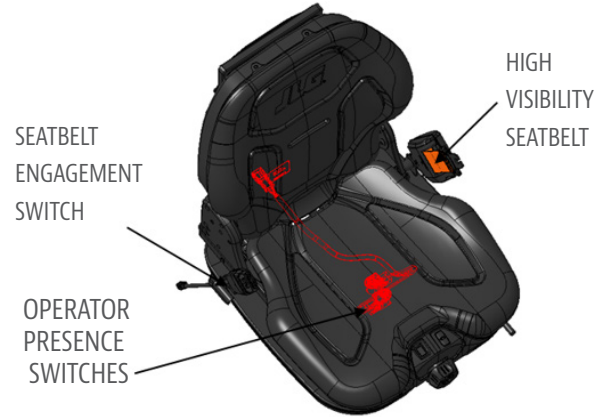

SEATBELT ENGAGEMENT & OPERATOR PRESENCE ACCESSORIES

TELEHANDLER SEATBELT ENGAGEMENT & OPERATOR PRESENCE OPTION

Increase safety and compliance with the Seatbelt Engagement and Operator Presence System for select JLG® telehandlers. This system includes seatbelt engagement assurance, operator presence functionality, and a high visibility orange seatbelt. These features work together to enhance safety by using both visual and audible alarms, as well as limiting machine functions

FEATURES AND BENEFITS

- Operator presence feature restricts engine start and hydraulic functions when an operator is not present in the seat
- Seatbelt engagement feature produces a visible and audible alarm when an operator is seated and unbuckled
- Orange high-visibility seat belt encourages operator seat belt use
- Illustrated instructions make it easy to add to your existing fleet