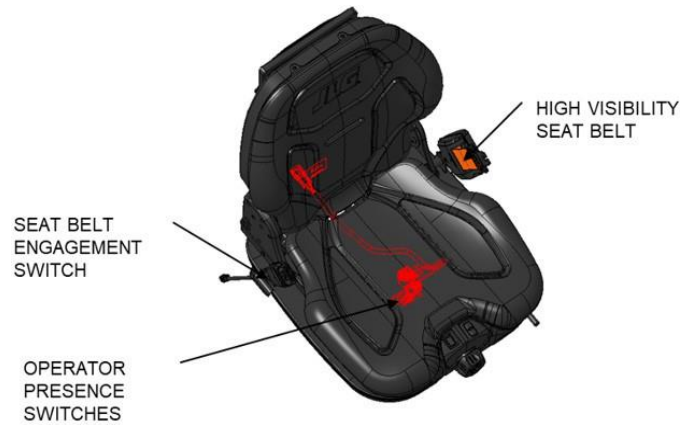

## SEATBELT ENGAGEMENT & OPERATOR PRESENCE OPTION NOW AVAILABLE

A Seatbelt Engagement and Operator Presence option is now available for select JLG® telehandlers. This system includes seatbelt engagement assurance, operator presence functionality, and a high visibility orange seatbelt. These features work together to enhance safety by using both visual and audible alarms, as well as limiting machine functions.

### Features include:

- Operator presence feature restricts engine start and hydraulic functions when an operator is not present in the seat
- Seatbelt engagement feature produces a visible and audible alarm when an operator is seated and unbuckled
- Orange high-visibility seat belt encourages operator seat belt use
- Illustrated instructions make it easy to add to your existing fleet