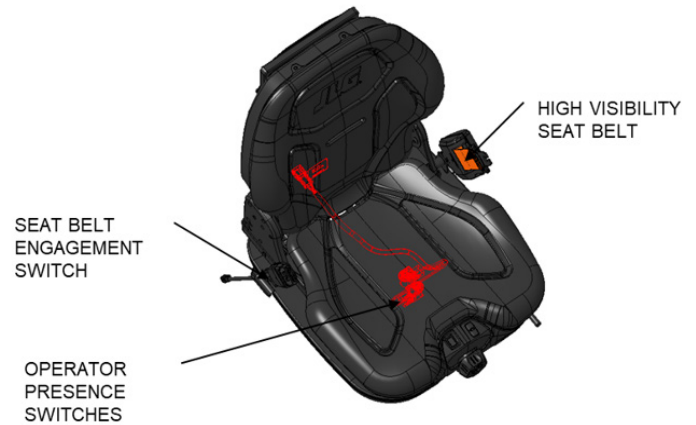

SEATBELT ENGAGEMENT & OPERATOR PRESENCE ACCESSORIES

Seatbelt Engagement & Operator Presence Option Now Available

A Seatbelt Engagement and Operator Presence option is now available for select JLG® telehandlers. This system includes seatbelt engagement assurance, operator presence functionality, and a high visibility orange seatbelt. These features work together to enhance safety by using both visual and audible alarms, as well as limiting machine functions.

Features include:

- Operator presence feature restricts engine start and hydraulic functions when an operator is not present in the seat
- Seatbelt engagement feature produces a visible and audible alarm when an operator is seated and unbuckled
- Orange high-visibility seat belt encourages operator seat belt use
- Illustrated instructions make it easy to add to your existing fleet