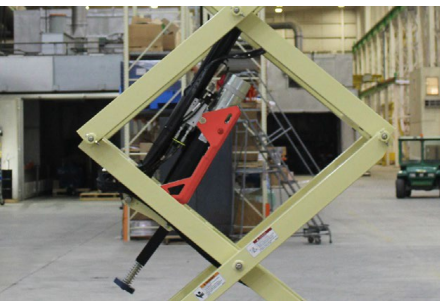

## Protect What is Important with JLG CleanGuard

This environmentally friendly leak containment system features both a tray that is custom fit to the lift cylinder, as well as, two smaller cups that sit under the steer cylinder. CleanGuard does not cover the bottom like a traditional "diaper", but instead focuses on containing the areas where leaks may occur. Designed with the JLG scissor in mind, CleanGuard does not interfere with operation or general servicing, and blends in with the aesthetics of the machine.

### CleanGuard collects drips and leaks from lift and steer cylinders, which:

- Protects delicate surfaces from leaks, stains
- Expands use of machine into places such as museums, data centers
- Lessens risk of environmental hazards
- Reduces risk of slip hazards associated with slick surfaces
- Absorbs 6 oz of fluid
- Installs in minutes and does not require specialty tools

### Kit Includes:

- Capture shield for lift cylinder
- Two capture shields for steer cylinder
- Hardware required for installation

No special tools required for installation, attaches within minutes.

Capture shield for lift cylinder