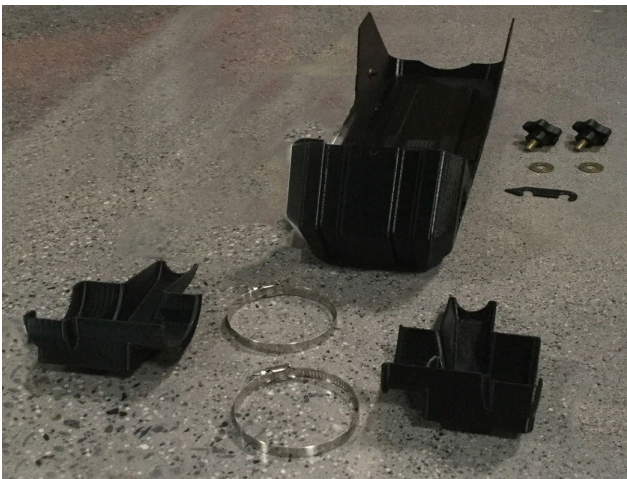

### CleanGuard collects drips and leaks from lift and steer cylinders, which:

- Protects delicate surfaces from leaks, stains
- Expands use of machine into places such as museums, data centers
- Lessens risk of environmental hazards
- Reduces risk of slip hazards associated with slick surfaces
- Absorbs 6 oz of fluid
- Installs in minutes and does not require specialty tools

## IMAGES

Capture shield for steer cylinder

### Kit Includes:

- Capture shield for lift cylinder
- Two capture shields for steer cylinder
- Hardware required for installation

No special tools required for installation, attaches within minutes.

Capture shield for lift cylinder