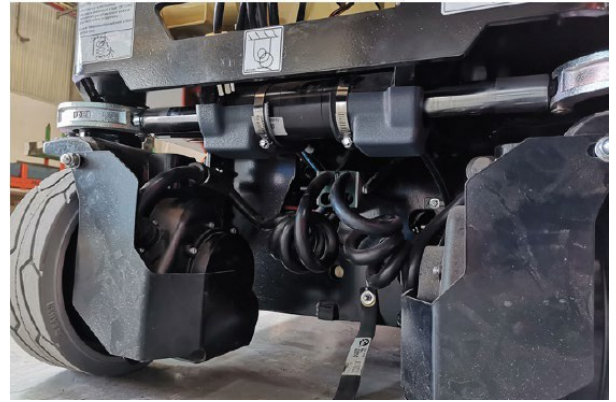

Capture shield for steer cylinder

Kit Includes:

- Capture shield for lift cylinder
- Two capture shields for steer cylinder
- Hardware required for installation

No special tools required for installation, attaches within minutes.