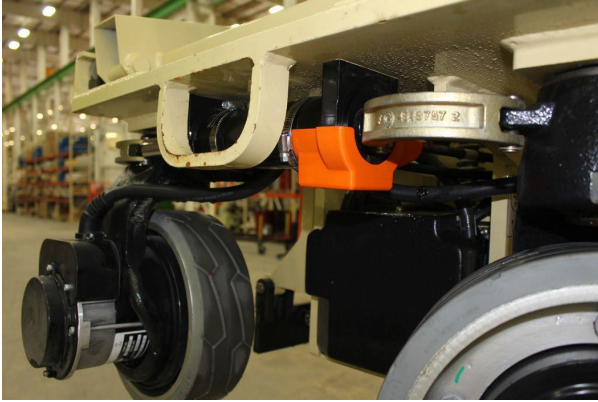

IMAGES

Capture shield for steer cylinder