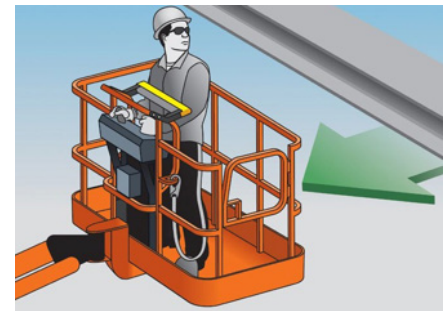

HOW TO CONFIGURE YOUR SKYGUARD INSTALLATION:

- STEP 1: Determine machine compatibility
- STEP 2: Identify requirement for Ground Control
- STEP 3: Identify requirement for Platform Control Harness
- STEP 4: Select SkyGuard based on platform style
- STEP 5: Optional—Identify compatible Beacon Option if desired

***The instructions for these five steps are found on the following page.

SKYBAR

SKYLINE

SKYEYE

Operator moves toward obstruction.

Horn sounds upon operator contact with the bar.

The auto reverse feature activates for most functions (see chart).