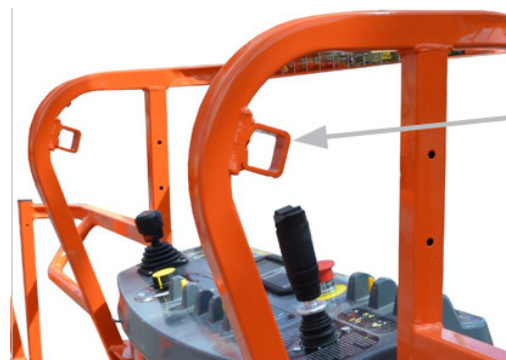

Order Today

Online: onlineexpress.jlg.com

Call: 1-877-554-5438 | Fax: 1-800-733-8939

JLG INDUSTRIES, INC.
Toll-free US 877-JLG-LIFT
JLG.com

An Oshkosh Corporation Business

ENGINE-POWERED & HYBRID BOOM SKYGUARD ACCESSORIES

STEP 4: SELECT SKYGUARD BASED ON PLATFORM STYLE

Note: If machine is equipped with an old style platform and SkyLine or SkyEye is desired, the platform must be replaced with the latest style platform.

No squares welded into the bar