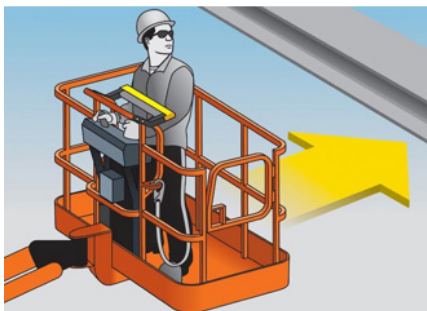

HOW TO CONFIGURE YOUR SKYGUARD INSTALLATION:

- STEP 1: Determine machine compatibility
- STEP 2: Identify requirement for Ground Control
- STEP 3: Identify requirement for Platform Control Harness
- STEP 4: Select SkyGuard based on platform style
- STEP 5: Optional—Identify compatible Beacon Option if desired

***The instructions for these five steps are found on the following page.

SKYBAR

SKYLINE

SKYEYE

Operator moves toward obstruction.

Horn sounds upon operator contact with the bar.

The auto reverse feature activates for most functions (see chart).