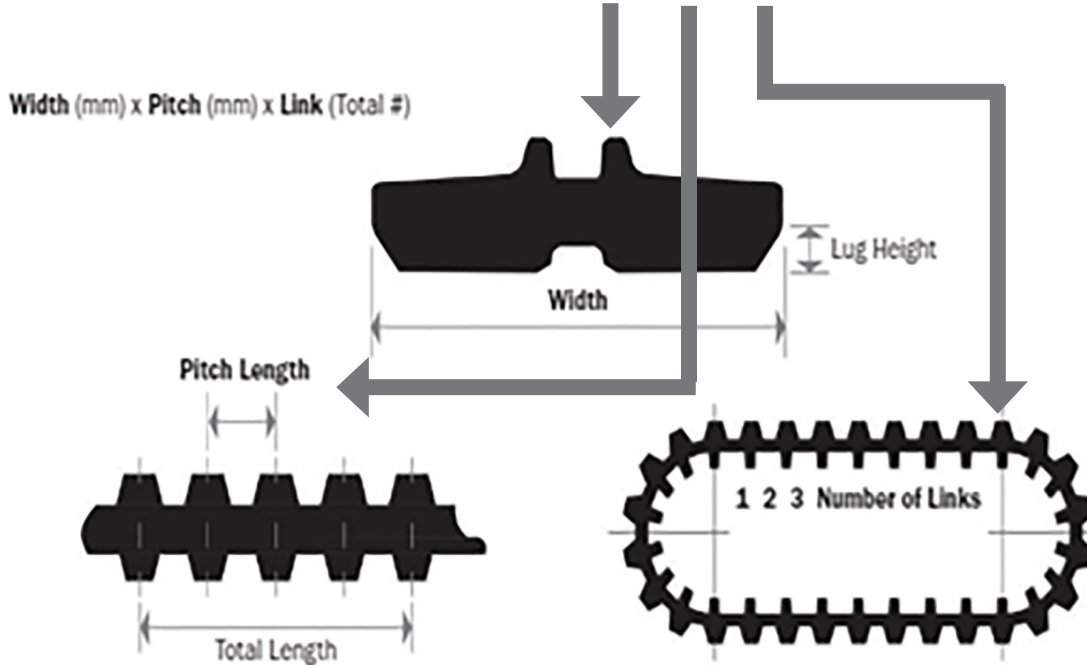

F: 717-485-6417 | maxquip@jlg.com

maxquip.jlg.com

An Oshkosh Corporation Company

MAXTRAX_0221

EXAMPLE PRODUCT DESCRIPTION: 280X72X56 ST MINI EXCAVATOR

PRODUCT TYPE:

Every track has a unique identifier used to help identify applicable tracks but should not be the only attribute considered when selecting your track. For example, BC tracks can be used on Non-Bobcat machines. Use machine model and track size to determine correct track.