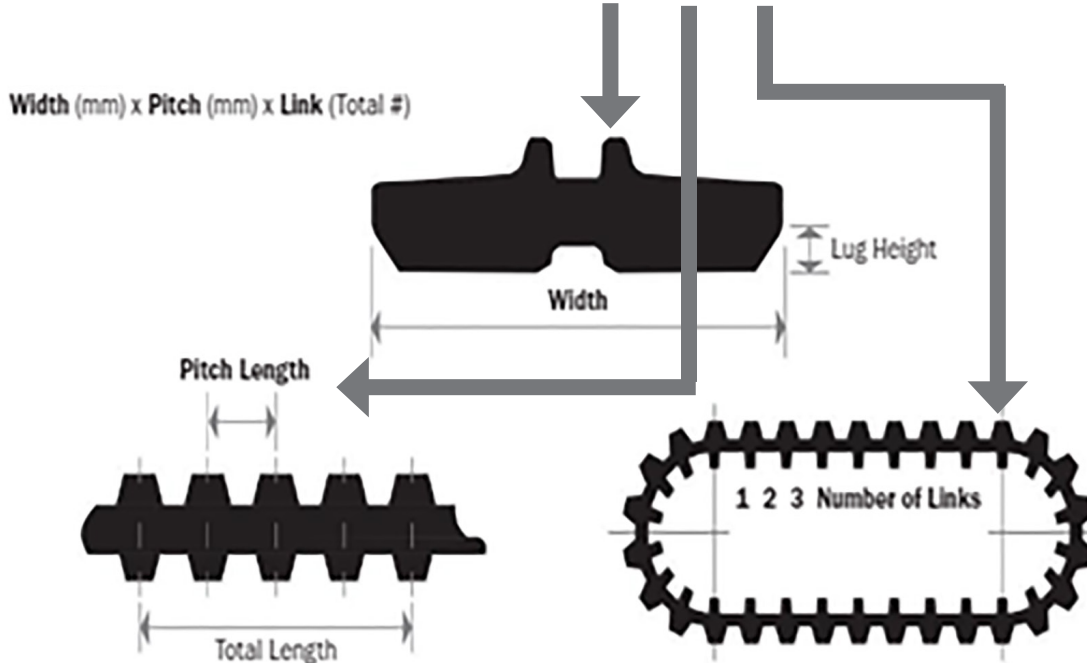

F: 717-485-6417 | maxquip@jlg.com

maxquip.jlg.com

An Oshkosh Corporation Company

MAXTRAX_0423

EXAMPLE PRODUCT DESCRIPTION: 280X72X56 ST MINI EXCAVATOR

PRODUCT TYPE:

Every track has a unique identifier used to help identify applicable tracks but should not be the only attribute considered when selecting your track. For example, BC tracks can be used on Non-Bobcat machines. Use machine model and track size to determine correct track.