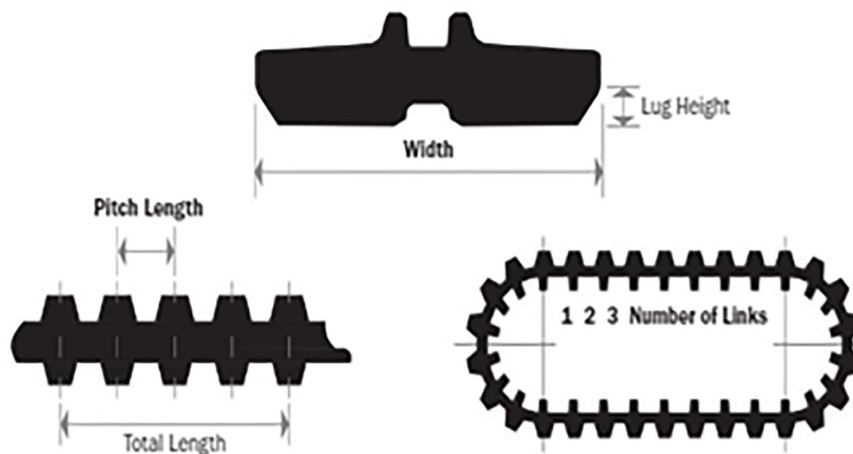

The MaxTrax Difference

- **Direct Ship Program**
  - -Locations in continental US and Canada
  - -Akron, OH; Spartanburg, SC; Houston, TX; Los Angeles, CA
- **Convenient Ordering:** through Online Express, Combine track orders with any other JLG or MaxQuip parts
- **Precision Fit:** Designed to fit the specifications of a huge range of OEM machines, helping to ensure proper fit and installation, better handling, longer life and excellent ride quality
- **Increased Durability:** Forged metal pieces are stronger than commonly used cast iron and can lead to longer track life
- **Superior Design:** Continuously wound cables and other design elements reduce vibrations, eliminate weak spots and increase strength and flexibility minimizing down time
- **Freight Savings:** Orders over $1,000 qualify for free freight

Track Size
Width (mm) x Pitch (mm) x Link (Total #)