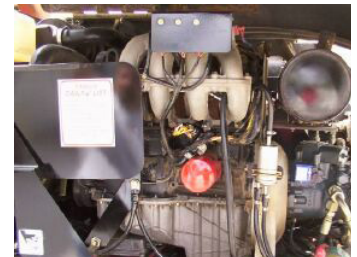

DAKOTA SHINE

Paint Restoration | Cement and Slurry Remover

Restore Shine and Remove Build Up

JLG offers a full line of Dakota Shine Paint Restoration and Cement and Slurry Remover products to maintain a like-new appearance.

Dakota Shine Paint Restoration features:

- Effective and efficient way to extend the life of faded or oxidized surfaces
- Less costly to apply than paint
- Penetrates the surface so there are no over spray lines to buff
- Keeps resale values higher with surface appearance
- No mixing required for less waste and no disposal requirements

After Photos

Part Number	Description
70010038	DAKOTA PREP & SHINE TWIN PACK
70010092	DAKOTA PREP 55 GA DRUM
70010093	DAKOTA SHINE 55 GA DRUM
70011113	DAKOTA SHINE PRO KIT
7025601	DAKOTA PREP (4x1 GA CANS)
7025602	DAKOTA PREP (2x2.5 GA CANS)
7025603	DAKOTA PREP (15 GA CAN)
7025604	DAKOTA SHINE (12x16 OZ SPRAY CAN)
7025605	DAKOTA SHINE (4X1 GA CANS)
7025607	DAKOTA SHINE (15 GA CAN)
7025608	DAKOTA SHINE (MED STARTER KIT)
7025609	DAKOTA SHINE (LG STARTER KIT)
7025851	DAKOTA SHINE (SM STARTER KIT)
70011153	DAKOTA SHINE COMMERCIAL PACK
70011154	DAKOTA PREP READY TO SPRAY

Cement and Slurry Remover features:

- Softens cement, slurry lime, and scale on all surfaces when applied as directed
- Can be applied with a standard garden style sprayer
- Not harmful on glass or paint
- Fast acting
- Non hazardous for shipping

Part Number	Description
70011148	CEMENT REMOVER 16OZ BOTTLE
70013061	CEMENT REMOVER 32OZ BOTTLE
70011149	CEMENT REMOVER CONC. 1GL

Dakota Ag Innovations Products carry no OSHA, State, or Canadian limitations when used as stated on the directions.

Order Today

Online: onlineexpress2.jlg.com

Call: 1-877-554-5438 | Fax: 1-800-733-8939

JLG Industries, Inc

1 JLG Drive | McConnellsburg, PA 17233-9533 | Toll-Free in US 877-JLG-LIFT (877-554-5438)

F: 717-485-6417 | partsprograms@jlg.com

www.jlg.com

An Oshkosh Corporation Company