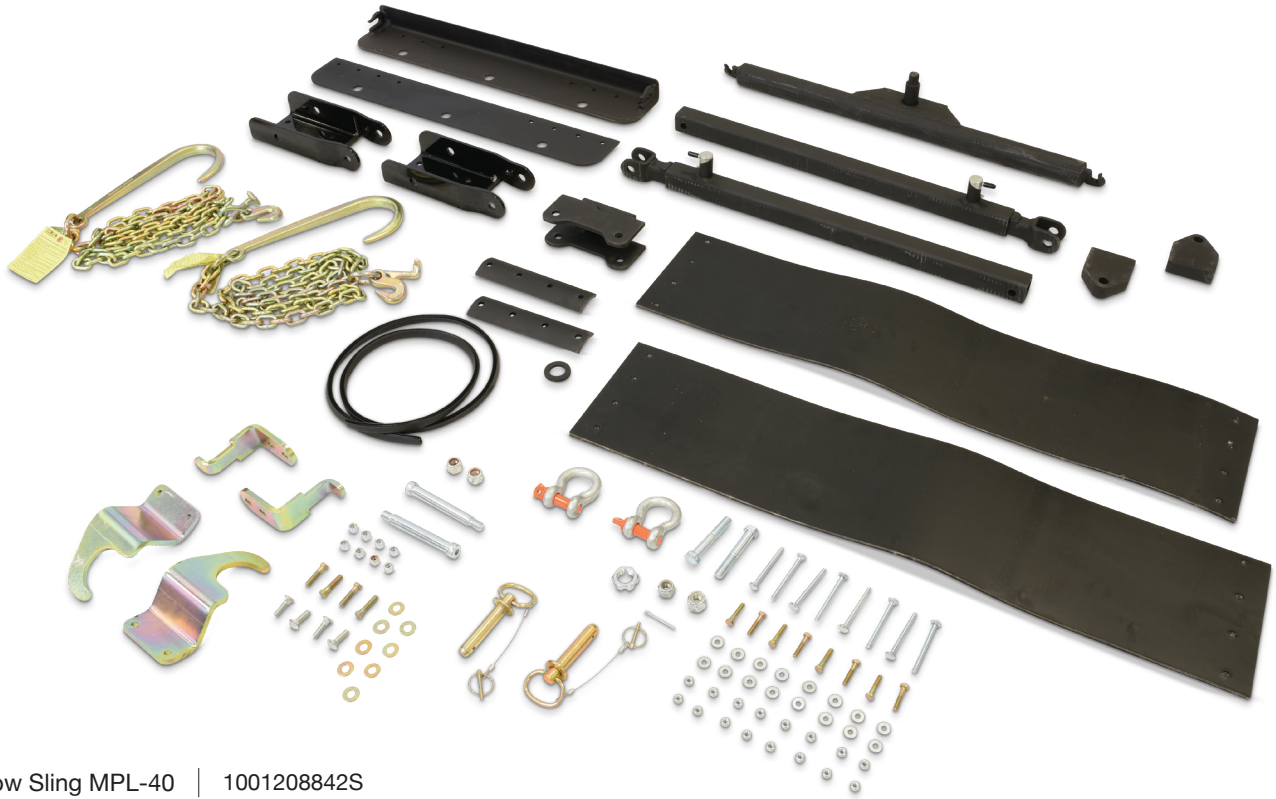

UNDERLIFT PARTS (Continued from page 43)

2 Tow Sling MPL-40 | 1001208842S

UNDERLIFT & TOW OPTIONS

PRODUCT	PART NUMBER	DESCRIPTION
Tow Sling MPL-40	2509610047S	Dual line (before 05/2016)
Tow Sling MPL-40	1001208842S (Image 2)	Dual line (from 05/2016 to 2024)
Tow Sling MPL-40	1001294037S	2024 to present
Tow Sling MPL-60	1001296866S	2024 to present
25k Tire Lift	3020000119	Left hand
25k Tire Lift	3020000120	Right hand
Rear Tire Lift Arm	3912000038	Short
Rear Tire Lift Arm	3912000033	2,500 lbs. tube weld arm including a plate and bar
Worm Gear Winch 8,000 lbs.	7970000121	8,000 lbs.
Worm Gear Winch 8,000 lbs.	7970000123	10,000 lbs.
Recovery Sheave Kit For MPL-40	9577030315S	Retrofit low recovery sheave kit
Spade Clawfoot MPL Series	2577000038S	The MPL-40 is available with a dual counter balance valve option on the lift cylinders. The dual counter balance valves allow the knee boom to be powered down and hold in position without the boom floating back up.
Retro Spade Kit	9577610274S	This retro-fit kit is for the MPL-40 to add counter balance valves to the lift cylinders. This kit includes the spade foot and all hydraulic parts needed.