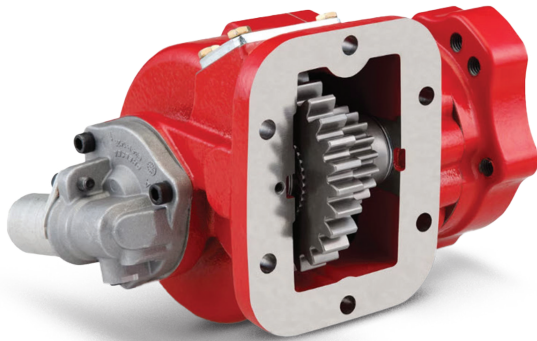

1 4.8 SLX Speed Dolly | 70051920

DOLLIES

MFG. NUMBER	PART NUMBER	DESCRIPTION
4.8 DOLLIES		
ITD2878	70051920 (Image 1)	4.8 SLX speed
ITD2878B	70051920B	4.8 SLX speed — bulk
ITD2878P	70051921	4.8 SLX speed plated
ITD2878PB	70051921B	4.8 SLX speed plated — bulk
ITD2778	70051937	4.8 XL sealed hub
ITD2778B	70051937B	4.8 XL sealed hub — bulk
ITD2778P	70051938	4.8 XL sealed hub plated
ITD2778PB	70051938B	4.8 XL sealed hub plated — bulk
HSDP4C	70051672	Collins 4.8 hi-speed dolly pro
HSDP4D	70053129	Collins 4.8 hi-speed dolly

AUTOGRID ENHANCEMENTS

PART NUMBER	DESCRIPTION
1001294420	Autogrid rubber crossbar wrap (qty 1)
1001289796S	Reese hitch attachment
1001292363S	Level stop (6-function)
1001292365S	Level stop (8- to 10-function)
1001289982S	Wheel lift hook-up camera (no backup camera)
1001289983S	Wheel lift hook-up camera (adding to existing Jerr-Dan backup camera)
4211000001 & 7691000065	Adding winch remote (unit with Autogrid, 6 bank), add bushing and control rod

POWER TAKE OFF UNITS (PTOS)

Reliably engineered
to drive powerful
performance anytime
and anywhere.

34

Peterbilt A2000 | 1001278870

Hino A3000 | 7724000126

International A2000 | 1001179597

CARRIER APPLICATION