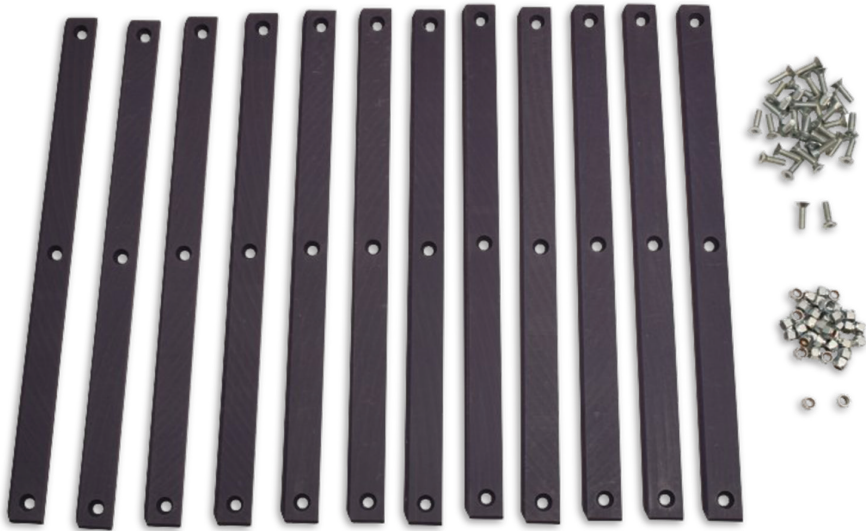

7 19 ft. STD BIC Slide Pad Kit | 9577000226

WEAR PAD KITS

PART NUMBER	DESCRIPTION
9577000228 (Image 6)	BIC slide pad kit
9577000226 (Image 7)	19 ft. STD BIC slide pad kit
9577650071	Super 15 wear pad kit
9577650036	17 ft. AWL 82-86 wear pad kit
9577650037	AWL, AVP, SVP 87-94 wear pad kit
9577650072S	Super 10 wear pad kit
9577650038	5/10T WR II / III wear pad kit
9577650064	Rustler wear pad kit