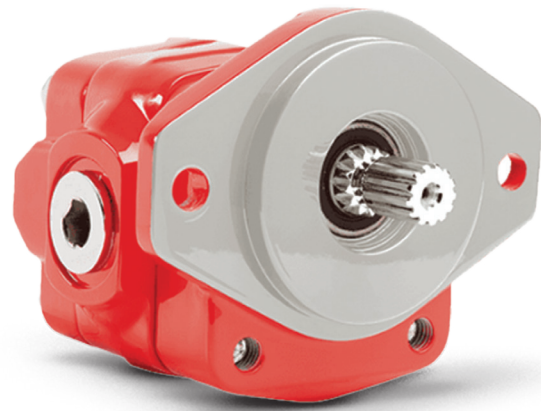

1 4.8 SLX Speed Dolly | 70051920

DOLLIES

MFG. NUMBER	PART NUMBER	DESCRIPTION
4.8 DOLLIES		
ITD2878	70051920 (Image 1)	4.8 SLX speed
ITD2878B	70051920B	4.8 SLX speed — bulk
ITD2878P	70051921	4.8 SLX speed plated
ITD2878PB	70051921B	4.8 SLX speed plated — bulk
ITD2778	70051937	4.8 XL sealed hub
ITD2778B	70051937B	4.8 XL sealed hub — bulk
ITD2778P	70051938	4.8 XL sealed hub plated
ITD2778PB	70051938B	4.8 XL sealed hub plated — bulk
HSDP4C	70051672	Collins 4.8 hi-speed dolly pro
HSDP4D	70053129	Collins 4.8 hi-speed dolly

AUTOGRID ENHANCEMENTS

PART NUMBER	DESCRIPTION
1001294420	Autogrid rubber crossbar wrap (qty 1)
1001289796S	Reese hitch attachment
1001292363S	Level stop (6-function)
1001292365S	Level stop (8- to 10-function)
1001289982S	Wheel lift hook-up camera (no backup camera)
1001289983S	Wheel lift hook-up camera (adding to existing Jerr-Dan backup camera)
4211000001 & 7691000065	Adding winch remote (unit with Autogrid, 6 bank), add bushing and control rod

POWER TAKE OFF UNITS (PTOS)

Reliably engineered
to drive powerful
performance anytime
and anywhere.

34

Peterbilt A2000 | 1001278870

Hino A3000 | 7724000126

International A2000 | 1001179597

CARRIER APPLICATION