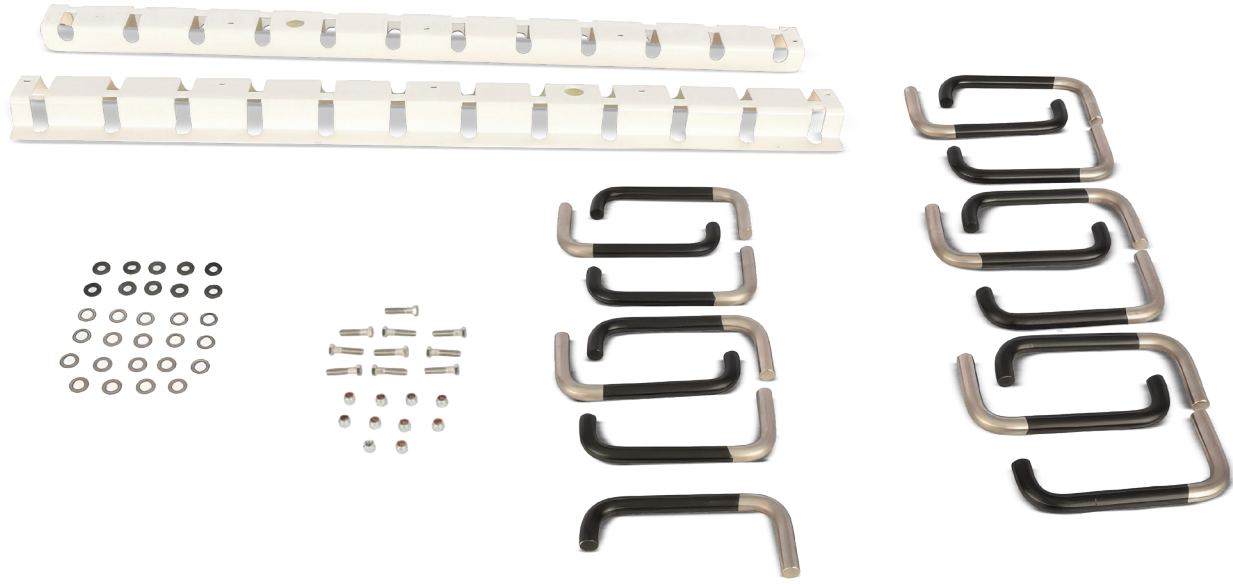

3 Triangle Kit | 70053679
3-Pack

4 3/8 in. Threaded CAM-LOCK | 1001153950

5 Approach Tip Roller | 1001148999S

ACCESSORIES

CATEGORY	PART NUMBER	INCLUDES
Triangle kit	70053679 (Image 3)	3-pack reflective triangle kit
Tire pressure detectors	70051291	4-pack
3/8 in. threaded CAM-LOCK	1001153950 (Image 4)	Sold as an option on whole good units instead of T-Handle (includes one CAM-LOCK; there are two on a unit) Specifically designed for Jerr-Dan, fitting directly into the same threaded weld nut for T-Handle; plated for corrosion protection; greaseable; installation information available
Approach tip roller	1001148999S (Image 5)	For standard duty, medium duty and 3-car carrier beds; rollers retrofit to existing carriers and are easily serviceable

RR-DAN

**STORAGE
SOLUTIONS**

Professional-grade solutions to protect everything that keeps you running.

58 **ERRA**

1 Shackle Storage | 1001195038S
35 Ton Tandem Shackle Rack

SHACKLE STORAGE

PART NUMBER	INCLUDES	DESCRIPTION
1001164608S	Shackle rack bracket, shackle hook, hardware	Shackle rack
1001195038S (Image 1)	Shackle rack bracket, shackle hook, hardware	Shackle rack, 35 ton tandem
1001264864S	Shackle rack bracket, shackle hook, hardware	Shackle rack