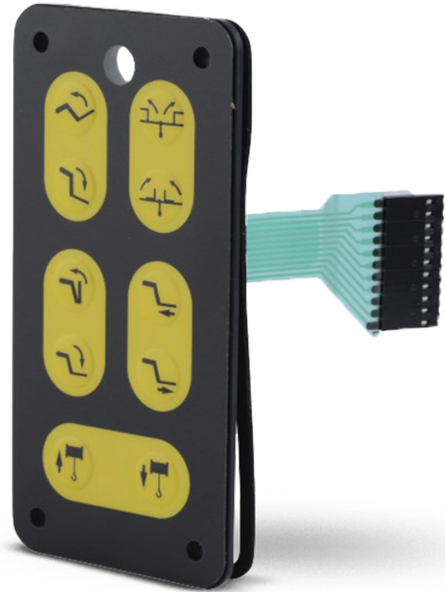

REMOTE OPTIONS

FIELD LINEAR ACTUATOR

PART NUMBER	INCLUDES
7577000455S (Image 1)	ARM-101 RC-1 kit, mount kit linear actuator 3,4, & 5 bank, continue installation wireless 2 function, ARM-100 field installation manual, tie plastic strap
7577000456	ARM-102 RC-2 kit, mount kit linear actuator 3,4, & 5 bank, continue installation wireless 4 function, ARM-100 field installation manual
7577000457	ARM-103 RC-3 kit, mount kit linear actuator 3,4, & 5 bank, continue installation wireless 6 function, ARM-100 field installation manual, tie plastic strap, linear actuator installation kit
7577000559	Linear actuator instruction kit, ARM-104 RC-4 kit, mount kit linear actuator 3, 4, & 5 bank, continue installation wireless 8 function, ARM-100 field installation manual
7577000560 (Image 2)	Linear actuator instruction kit, ARM-105 RC-5 kit, mount kit linear actuator 3, 4, & 5 bank, continue installation wireless 10 function, ARM-100 field installation manual

REMOTE OPTIONS (Continued from page 51)

3 Buzz Box Holder | 2002000031S

4 10-Function Remote Membrane | 9870310043
Service part for 72950000131

REMOTE OPTIONS

PRODUCT	PART NUMBER	DESCRIPTION
Buzz Box Holder	2002000031S (Image 3)	Accessory inst buzz box holder
Wireless Remote	2295000016S	This wireless remote for previous MPL-NG generations, comes with 10 various functions and includes a mount, a 9V battery and hardware
Wireless Remote	2295000015S	This wireless remote for previous MPL-40 generations, comes with 8 various functions and includes a mount, a 9V battery and hardware
Wireless Remote	1001297225S	This wireless remote for current MPL-40 units comes with 8 various functions and includes a mount, harness and hardware
Wireless Remote	1001299301S	This wireless remote for current MPL-60 units comes with 14 various functions and includes a mount, harness and hardware
10-Function Remote Membrane	9870310043 (Image 4)	Service part for 72950000131
10-Function Wired Remote	7295000131	Standard duty remote switch