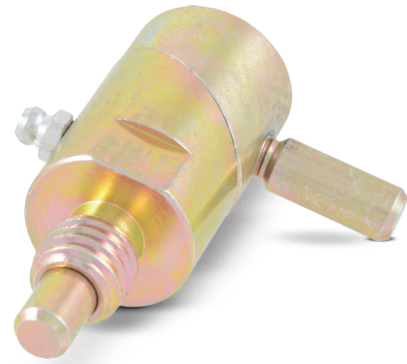

3 Triangle Kit | 70053679
3-Pack

4 3/8 in. Threaded CAM-LOCK | 1001153950

5 Approach Tip Roller | 1001148999S

ACCESSORIES

CATEGORY	PART NUMBER	INCLUDES
Triangle kit	70053679 (Image 3)	3-pack reflective triangle kit
Tire pressure detectors	70051291	4-pack
3/8 in. threaded CAM-LOCK	1001153950 (Image 4)	Sold as an option on whole good units instead of T-Handle (includes one CAM-LOCK; there are two on a unit) Specifically designed for Jerr-Dan, fitting directly into the same threaded weld nut for T-Handle; plated for corrosion protection; greaseable; installation information available
Approach tip roller	1001148999S (Image 5)	For standard duty, medium duty and 3-car carrier beds; rollers retrofit to existing carriers and are easily serviceable