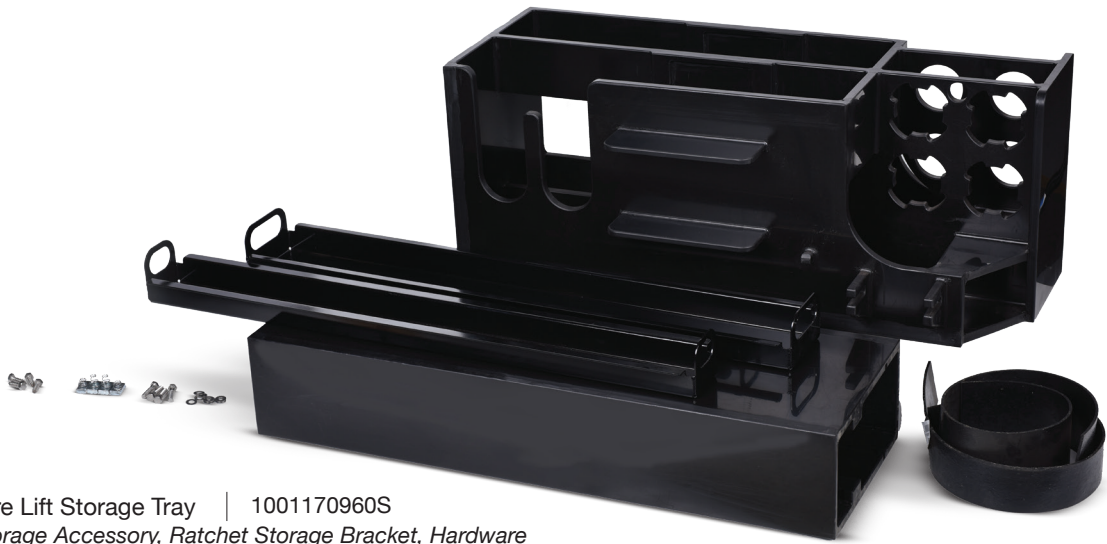

7 Bus Arm Tire Lift Storage Tray | 1001170960S
Bus Arm Storage Accessory, Ratchet Storage Bracket, Hardware