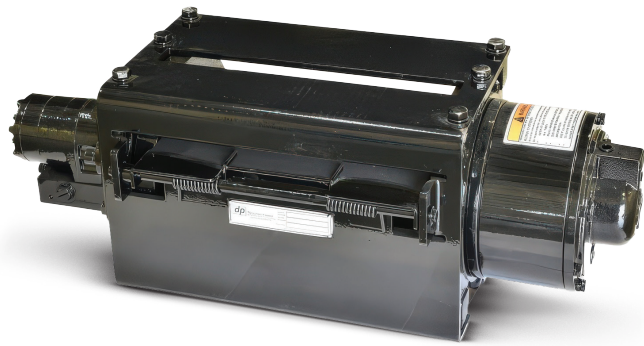

jerrdan.com/parts-support/services/finance

CABLES & WINCHES

Unyielding resilience
you can count on
without question.

46

1 Orbit Motor | 7626000014
Orbit Motor for 8k & 10k Winches

2 MD Wrecker | 1001147414
16k Planetary Winch