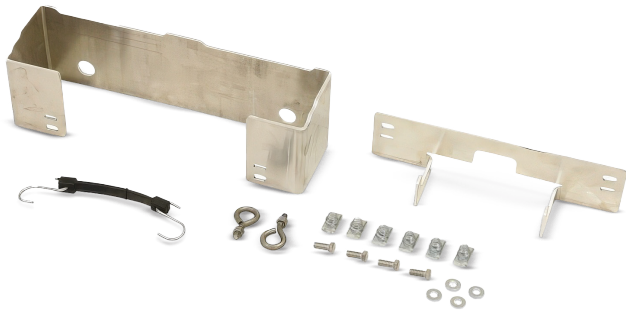

STORAGE SOLUTIONS (Continued from page 59)

1 Tool Storage | 1001277196S
Tool Channel, Plate, Strap, Hardware