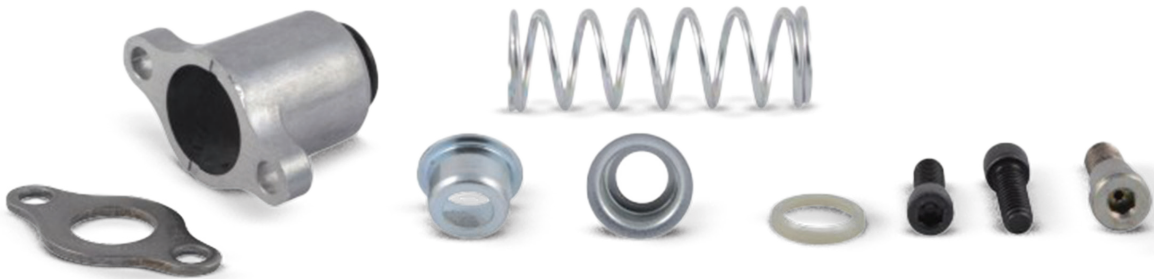

5 Husco Spring Cap Spool Kit | 7577000343

SEAL KITS	
PART NUMBER	DESCRIPTION
7577000219 (Image 4)	Husco valve seal kit
9577820045	Kontac valve seal kit
7577250023	2.13 in. cylinder
7577250024	3.00 in. cylinder
7577250025	3.00 in. cylinder
7577250026	4.00 in. cylinder
9577930187	Husco spool seal kit
7577000343 (Image 5)	Husco spring cap spool kit
9843930044	Spring cap