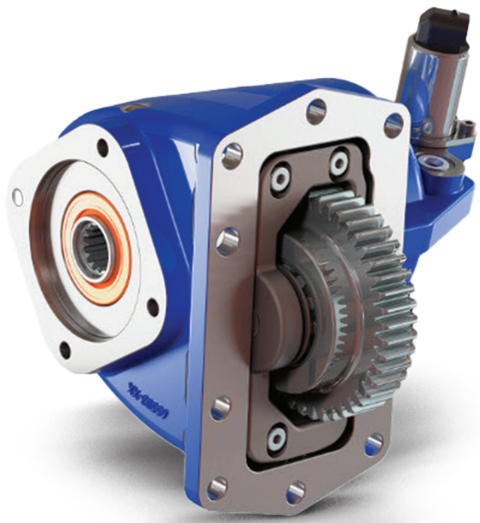

Peterbilt A2000 | 1001278870