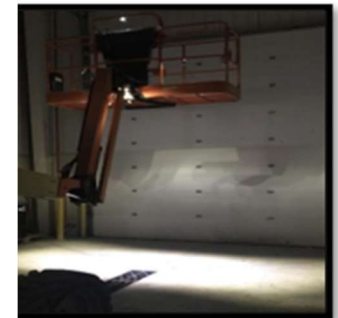

## ENHANCED VISIBILITY

See and Be Seen Lighting enhances operator visibility of controls and the area around the machine as well as machine visibility to others in the work area in low light environments. There are four different kits making up the complete See and Be Seen light package. These kits can be purchased together for a total lighting package or as noted in the following tables. These kits include:

### 3. PLATFORM LIGHT KIT:

- Platform work lights to illuminate the work area at the platform
- Platform illumination lights to illuminate the platform floor

### 4. PLATFORM SUPPORT LAMP:

- Illuminates the ground area under the platform

PERIMETER LIGHT

PLATFORM FLOOR LIGHT

PLATFORM SUPPORT LIGHT

**Order Today**

Online: [OnlineExpress.jlg.com](http://OnlineExpress.jlg.com)