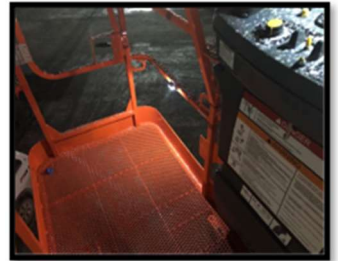

### 3. PLATFORM LIGHT KIT:

- Platform work lights to illuminate the work area at the platform
- Platform illumination lights to illuminate the platform floor

### 4. PLATFORM SUPPORT LAMP:

- Illuminates the ground area under the platform

PERIMETER LIGHT

PLATFORM FLOOR LIGHT

PLATFORM SUPPORT LIGHT

**Order Today**

Online: [OnlineExpress.jlg.com](http://OnlineExpress.jlg.com)