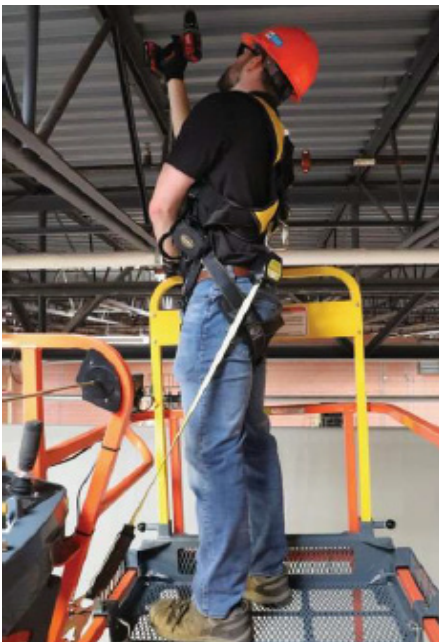

JLG BOOM MID-RAIL DECK KIT

ACCESSORIES

ENHANCE PLATFORM HEIGHT WITH THE JLG MID-RAIL DECK KIT

MODEL	SERIAL NUMBER	PARTNUMBER
800S HC3, 860SJ HC3	ALL	1001283853
800S, 860SJ	0300067916 TO PRESENT	
800A, 800AJ	0300069000 TO PRESENT	
800AJ HC3	ALL	
H800AJ	ALL	
1250AJP	ALL	
1200SJP, 1350SJP All	ALL	
1500SJ, 1500AJP	ALL	
1850SJ	ALL	

Notes: Mid-Rail Deck Kits are incompatible with the following accessories: Metal Mesh for Mid/Top Rail, Bolt on Fall Arrest, Corner Tool Tray, Platform Lights and SkySense.

Order Today

Online: onlineexpress.jlg.com

Call: 1-877-554-5438 | Fax: 1-800-733-8939