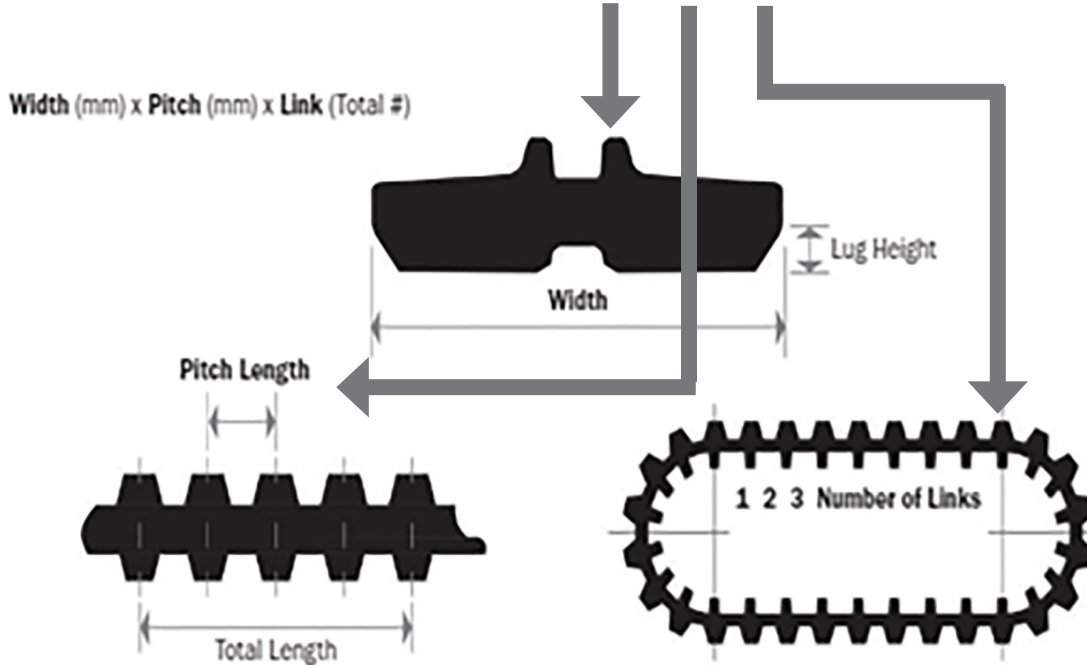

F: 717-485-6417 | maxquip@jlg.com

maxquip.jlg.com

An Oshkosh Corporation Company

MAXTRAX_0620

EXAMPLE PRODUCT DESCRIPTION: 280X72X56 ST MINI EXCAVATOR

PRODUCT TYPE:

Every track has a unique identifier used to help identify applicable tracks but should not be the only attribute considered when selecting your track. For example, BC tracks can be used on Non-Bobcat machines. Use machine model and track size to determine correct track.