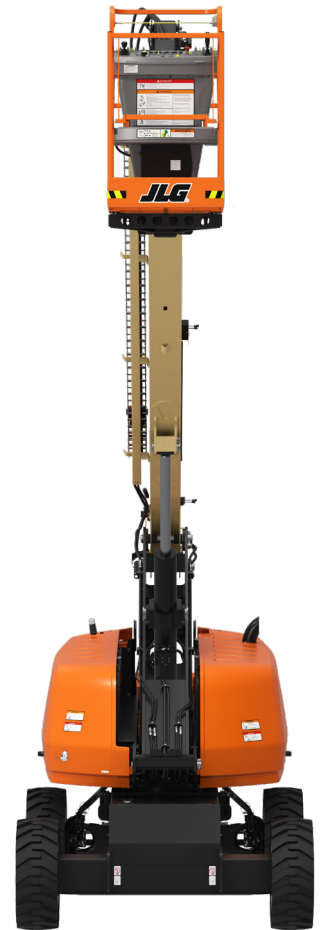

NARROW PLATFORM OPTION

BOOM ACCESSORIES

WORK WHERE THE JOB TAKES YOU

When space is limited, the narrow platform option allows an operator to work in confined and hard-to-reach areas.

FEATURES AND BENEFITS:

- Maintains platform capacity
- Designed for single operator

SPECIFICATIONS

- Overall Dimensions 31-in x 48-in

| PART NUMBER: | 1001327490S (Contains parts for both platform types) | |
|----------------|--|-----------------------|
| PLATFORM TYPE: | TRADITIONAL | RAPID REPLACEMENT |
| MODEL | SERIAL NUMBER RANGE | SERIAL NUMBER RANGE |
| 400S | PVC2001 TO 0300332503 | 0300332503 TO PRESENT |
| 460SJ | | |
| 400S HC3 | PVC2001 TO 0300332733 | 0300332733 TO PRESENT |
| 460SJ HC3 | | |
| 460SJC | PVC2001 TO PVC2501 | - |
| 600S | PVC2001 TO 0300332480 | 0300332480 TO PRESENT |
| 660SJ | | |
| 600S HC3 | PVC2001 TO 0300332435 | 0300332435 TO PRESENT |
| 660SJ HC3 | | |
| 660SJC | PVC2001 TO 0300332497 | 0300332497 TO PRESENT |
| 670SJ SLC | PVC2001 TO 0300333235 | 0300333235 TO PRESENT |
| 800S | PVC2001 TO 0300332443 | 0300332443 TO PRESENT |
| 860SJ | | |
| 800S HC3 | PVC2001 TO 0300332756 | 0300332756 TO PRESENT |
| 860SJ HC3 | | |
| 600AJ | PVC2001 TO 0300332546 | 0300332546 TO PRESENT |
| 600AJ HC3 | PVC2001 TO 0300332566 | 0300332566 TO PRESENT |
| 800AJ | PVC2001 TO 0300332544 | 0300332544 TO PRESENT |
| 800AJ HC3 | PVC2001 TO 0300332570 | 0300332570 TO PRESENT |
| 1200SJP | PVC2001 TO 0300336484 | 0300336484 TO PRESENT |
| 1250AJP | PVC2001 TO 0300336499 | 0300336499 TO PRESENT |
| 1350SJP | PVC2001 TO 0300336487 | 0300336487 TO PRESENT |
| 1500AJP | PVC2001 TO 0300336502 | 0300336502 TO PRESENT |
| 1500SJ | PVC2001 TO 0300336799 | 0300336799 TO PRESENT |
| 1850SJ | PVC2001 TO 0300336504 | 0300336504 TO PRESENT |